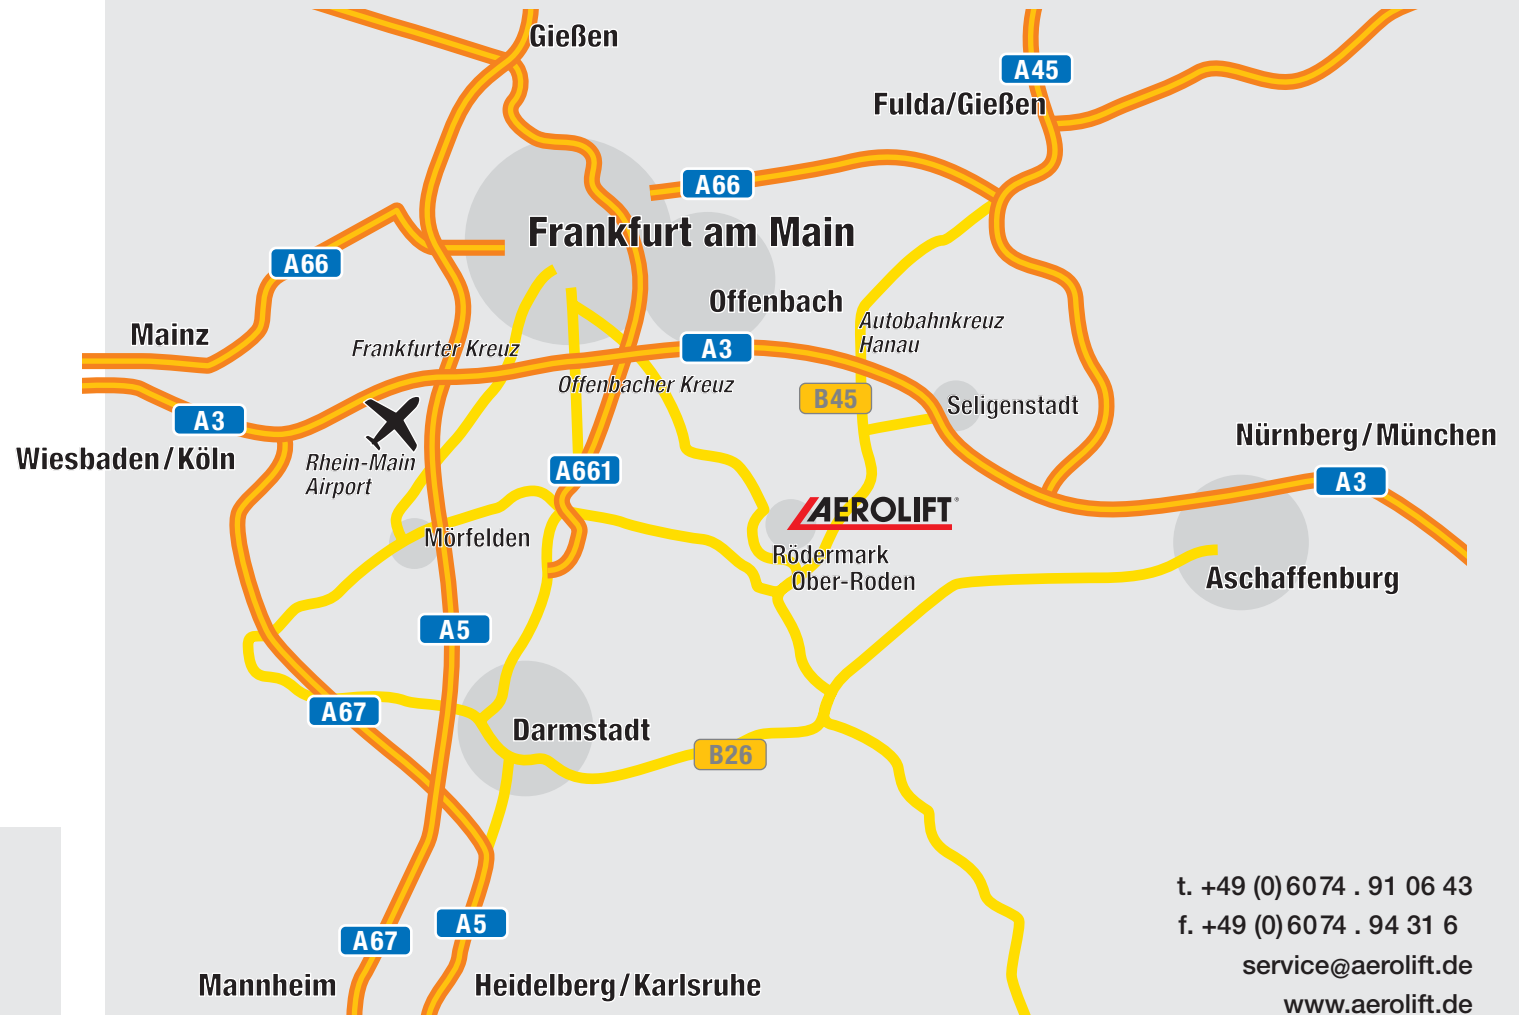

Enjoying good transport connections, our company headquarters is located 15 km south of **Frankfurt** and around 20 km from **Frankfurt Rhein-Main airport**.

BY TRAIN

- From *Frankfurt main station* you take the **S1** to *Rödermark/Ober-Roden*.
- Distance *station Ober-Roden* to **AEROLIFT** is about 400 m.

BY CAR

From the South East (Würzburg/Munich)

- Leave the A3 at the Seligenstadt exit in the direction of Rodgau.
- After around 3km, turn left onto the B45 (in the direction of Darmstadt/Dieburg).
- Leave the B45 at the Rödermark Ober-Roden exit and turn right onto the B459 (in the direction of Rödermark Ober-Roden).
- Continue on the B459 to the first set of traffic lights.
- At the traffic lights (Aldi on the right), turn right into Senefelder Strasse.
- We are on the right, around 500m along the road.

From the South West (Darmstadt/Karlsruhe)

- Leave the A5 at the Langen/Mörfelden exit in the direction of Langen (B486).
- Continue on the B486 (Langen bypass toward Dreieich-Offenthal).
- After entering Urberach, turn left (in the direction of Rödermark-Ober-Roden).
- Around 500 m after leaving Rödermark-Urberach, turn right at the traffic lights onto the B459.
- Continue on the B459 to the first set of traffic lights.
- At the traffic lights (Aldi on the left), turn left into Senefelder Strasse.
- We are on the right, around 500m along the road.